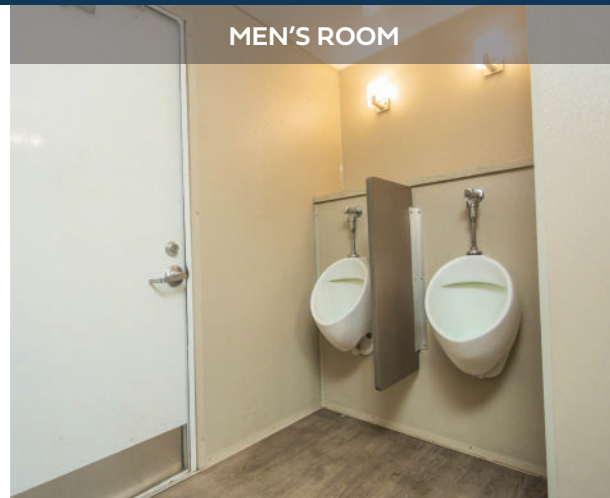

Portable

RESTROOM FACILITIES

8-STALL TRAILER

TRAILER #297

- Equipped with four men's stalls and four private women's stalls.
- Spacious vanities, large mirrors, and ample lighting allows guests to freshen up.
- Stylish interior provides welcoming environment for guests.
- Climate controlled facility to keep guests comfortable in all seasons.
- Hands-free flush pedal to reduce the spread of germs.

TRAILER DIMENSIONS — Height: 11' 8"

Length: 20' 9"

Width: 8' 6"

Length: 25' (Including tongue)

MEN'S ROOM

WOMEN'S ROOM

WATER SUPPLY

INTERNAL: