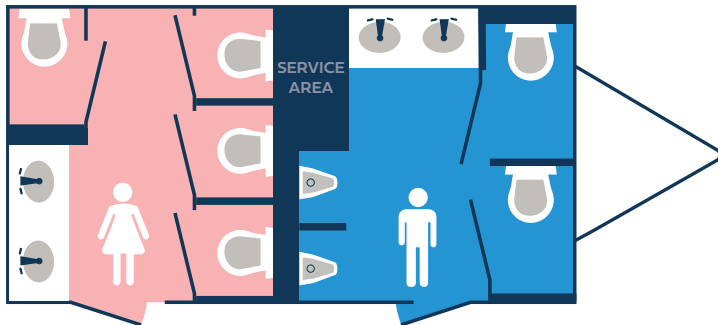

Portable

RESTROOM FACILITIES

8-STALL TRAILER

TRAILER #297

- Equipped with four men's stalls and four private women's stalls.
- Spacious vanities, large mirrors, and ample lighting allows guests to freshen up.
- Stylish interior provides welcoming environment for guests.
- Climate controlled facility to keep guests comfortable in all seasons.
- Hands-free flush pedal to reduce the spread of germs.

TRAILER DIMENSIONS — Height: 11' 8"

Length: 20' 9"

Width: 8' 6"

Length: 25' (Including tongue)

MEN'S ROOM

WOMEN'S ROOM

WATER SUPPLY

INTERNAL: