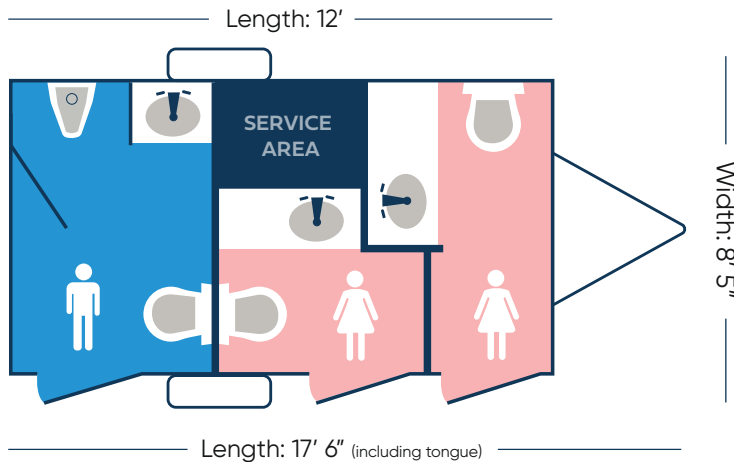

LUXURY RESTROOM FACILITIES

REGAL 3-STALL TRAILER

URBAN INTERIOR

- Upscale interior with AM/FM/CD Player for ambient music.
- Ready to plug into standard outlets or 12-gauge extension cords.
- Climate controlled facility (heat & A/C) when connected to power.
- Solar power option will power lights and on-board water for remote locations when power source is not available.
- Placement should be on solid level ground within 100 feet of electric and water source.

TRAILER DIMENSIONS — Height: 10' 6"

MEN'S ROOM

WOMEN'S ROOM

WATER SUPPLY

INTERNAL:

156 Gallons

EXTERNAL:

City water via garden hose

WASTE CAPACITY

490 GALLONS

POWER OPTIONS

SUMMER:

2-20 amp (110v) dedicated circuits
3000W Generator (optional)

WINTER:

4-20 amp (110v) dedicated circuits
6500W Generator (optional)