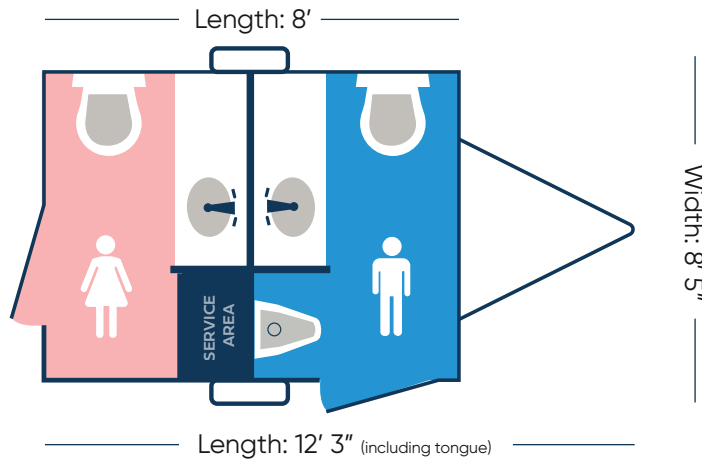

# LUXURY RESTROOM FACILITIES

## REGAL 2-STALL TRAILER

TAN INTERIOR

- Upscale interior with AM/FM/CD Player for ambient music.
- Ready to plug into standard outlets or 12-gauge extension cords.
- Climate controlled facility (heat & A/C) when connected to power.
- Solar power option will power lights and on-board water for remote locations when power source is not available.
- Placement should be on solid level ground within 100 feet of electric and water source.

### TRAILER DIMENSIONS — Height: 10' 6"

#### INTERNAL:

78 Gallons